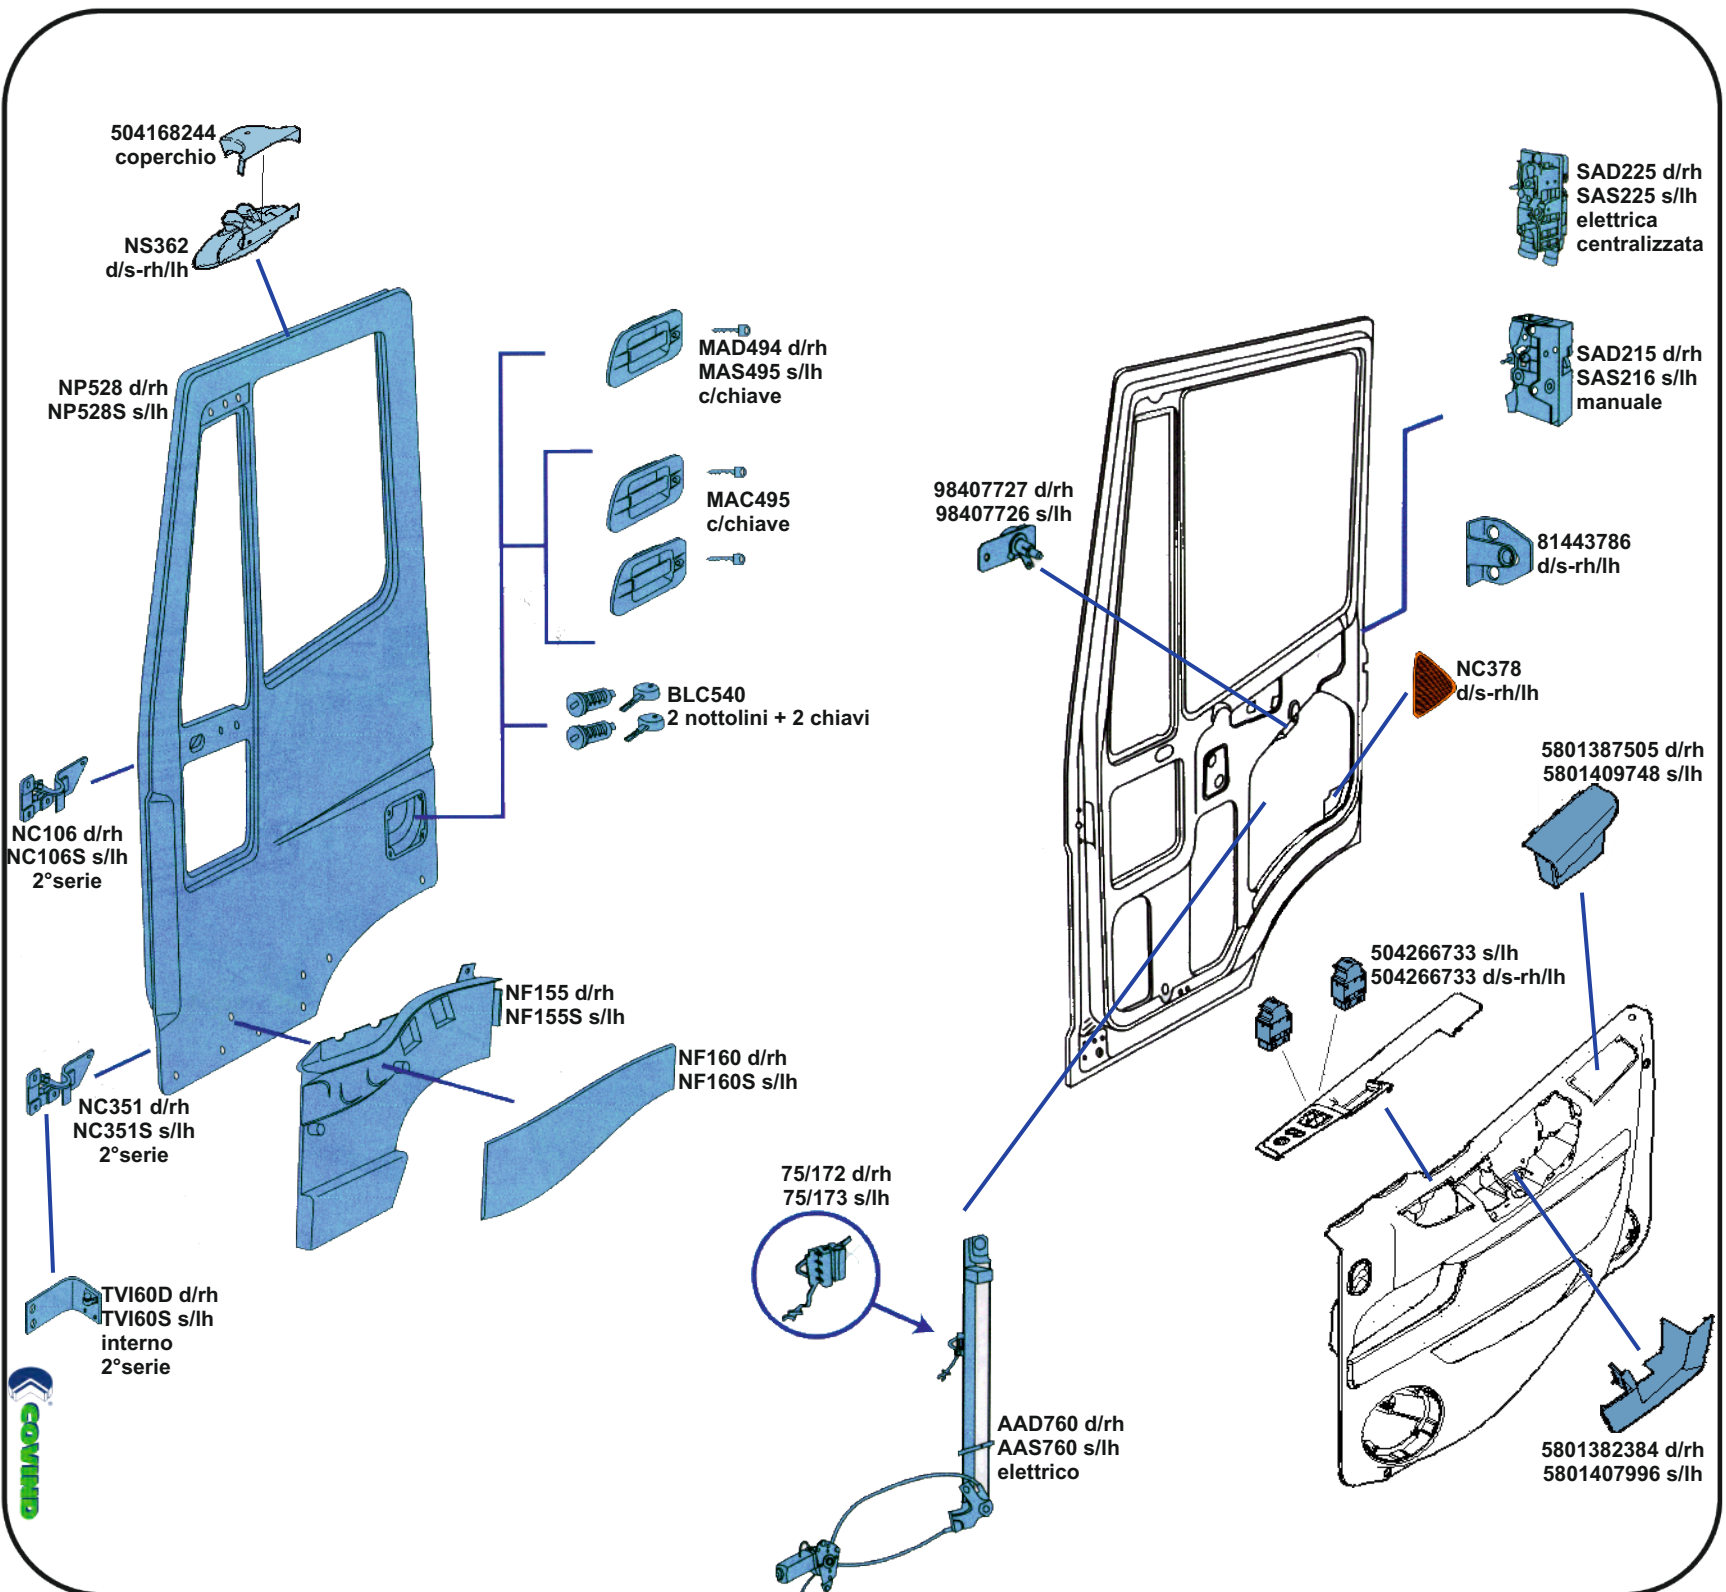

BETA RICAMBI

Tel. 081 8507823 / 8638945 - Fax 081 8500351

IVECO STRALIS 2013