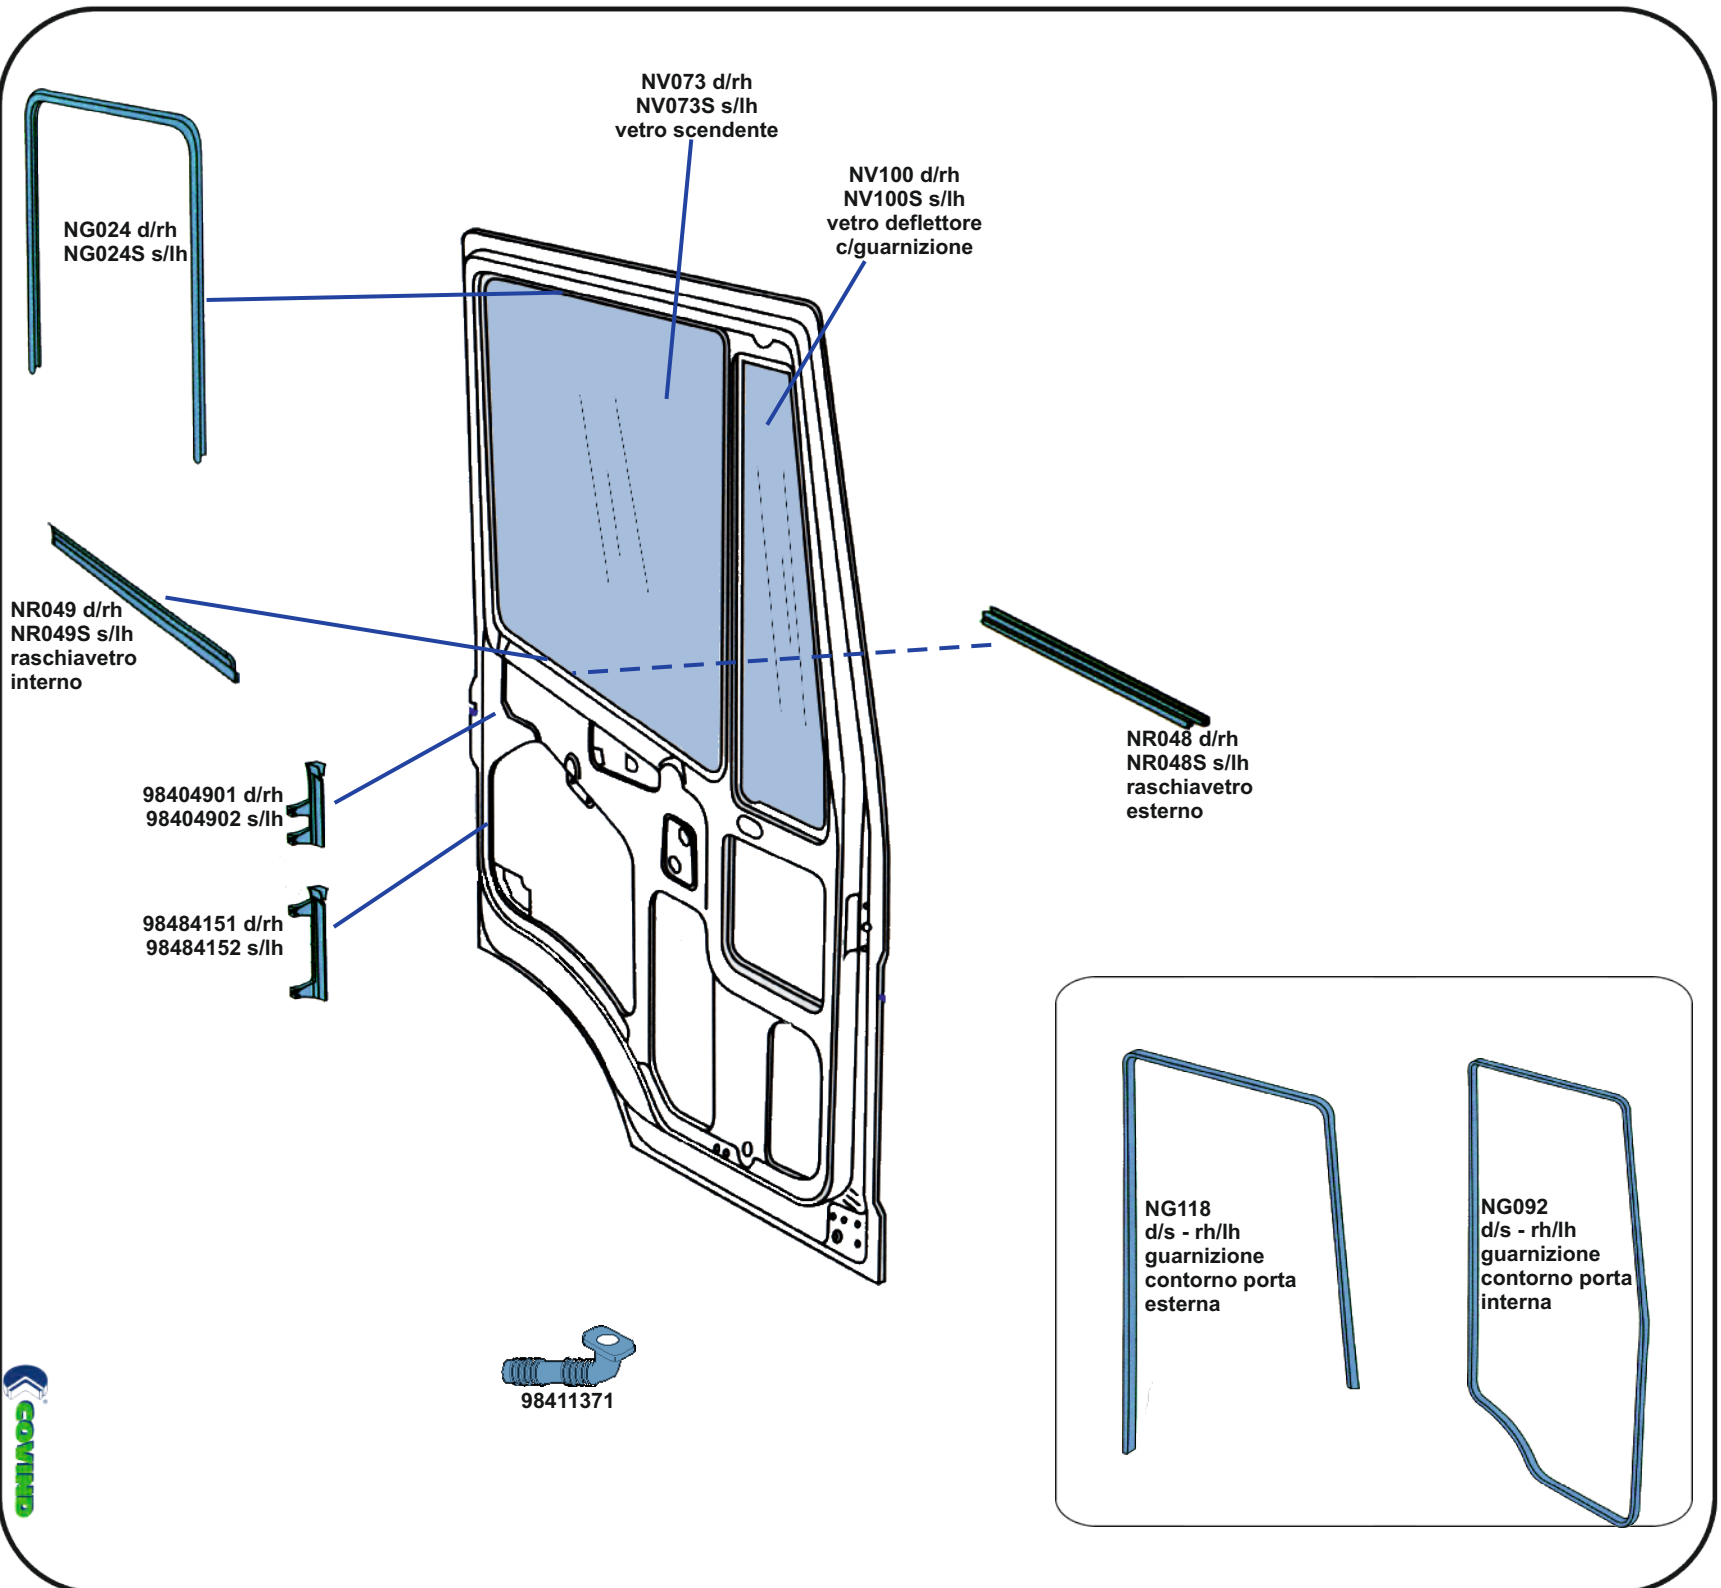

BETA RICAMBI

Tel. 081 8507823 / 8638945 - Fax 081 8500351

IVECO STRALIS 2013