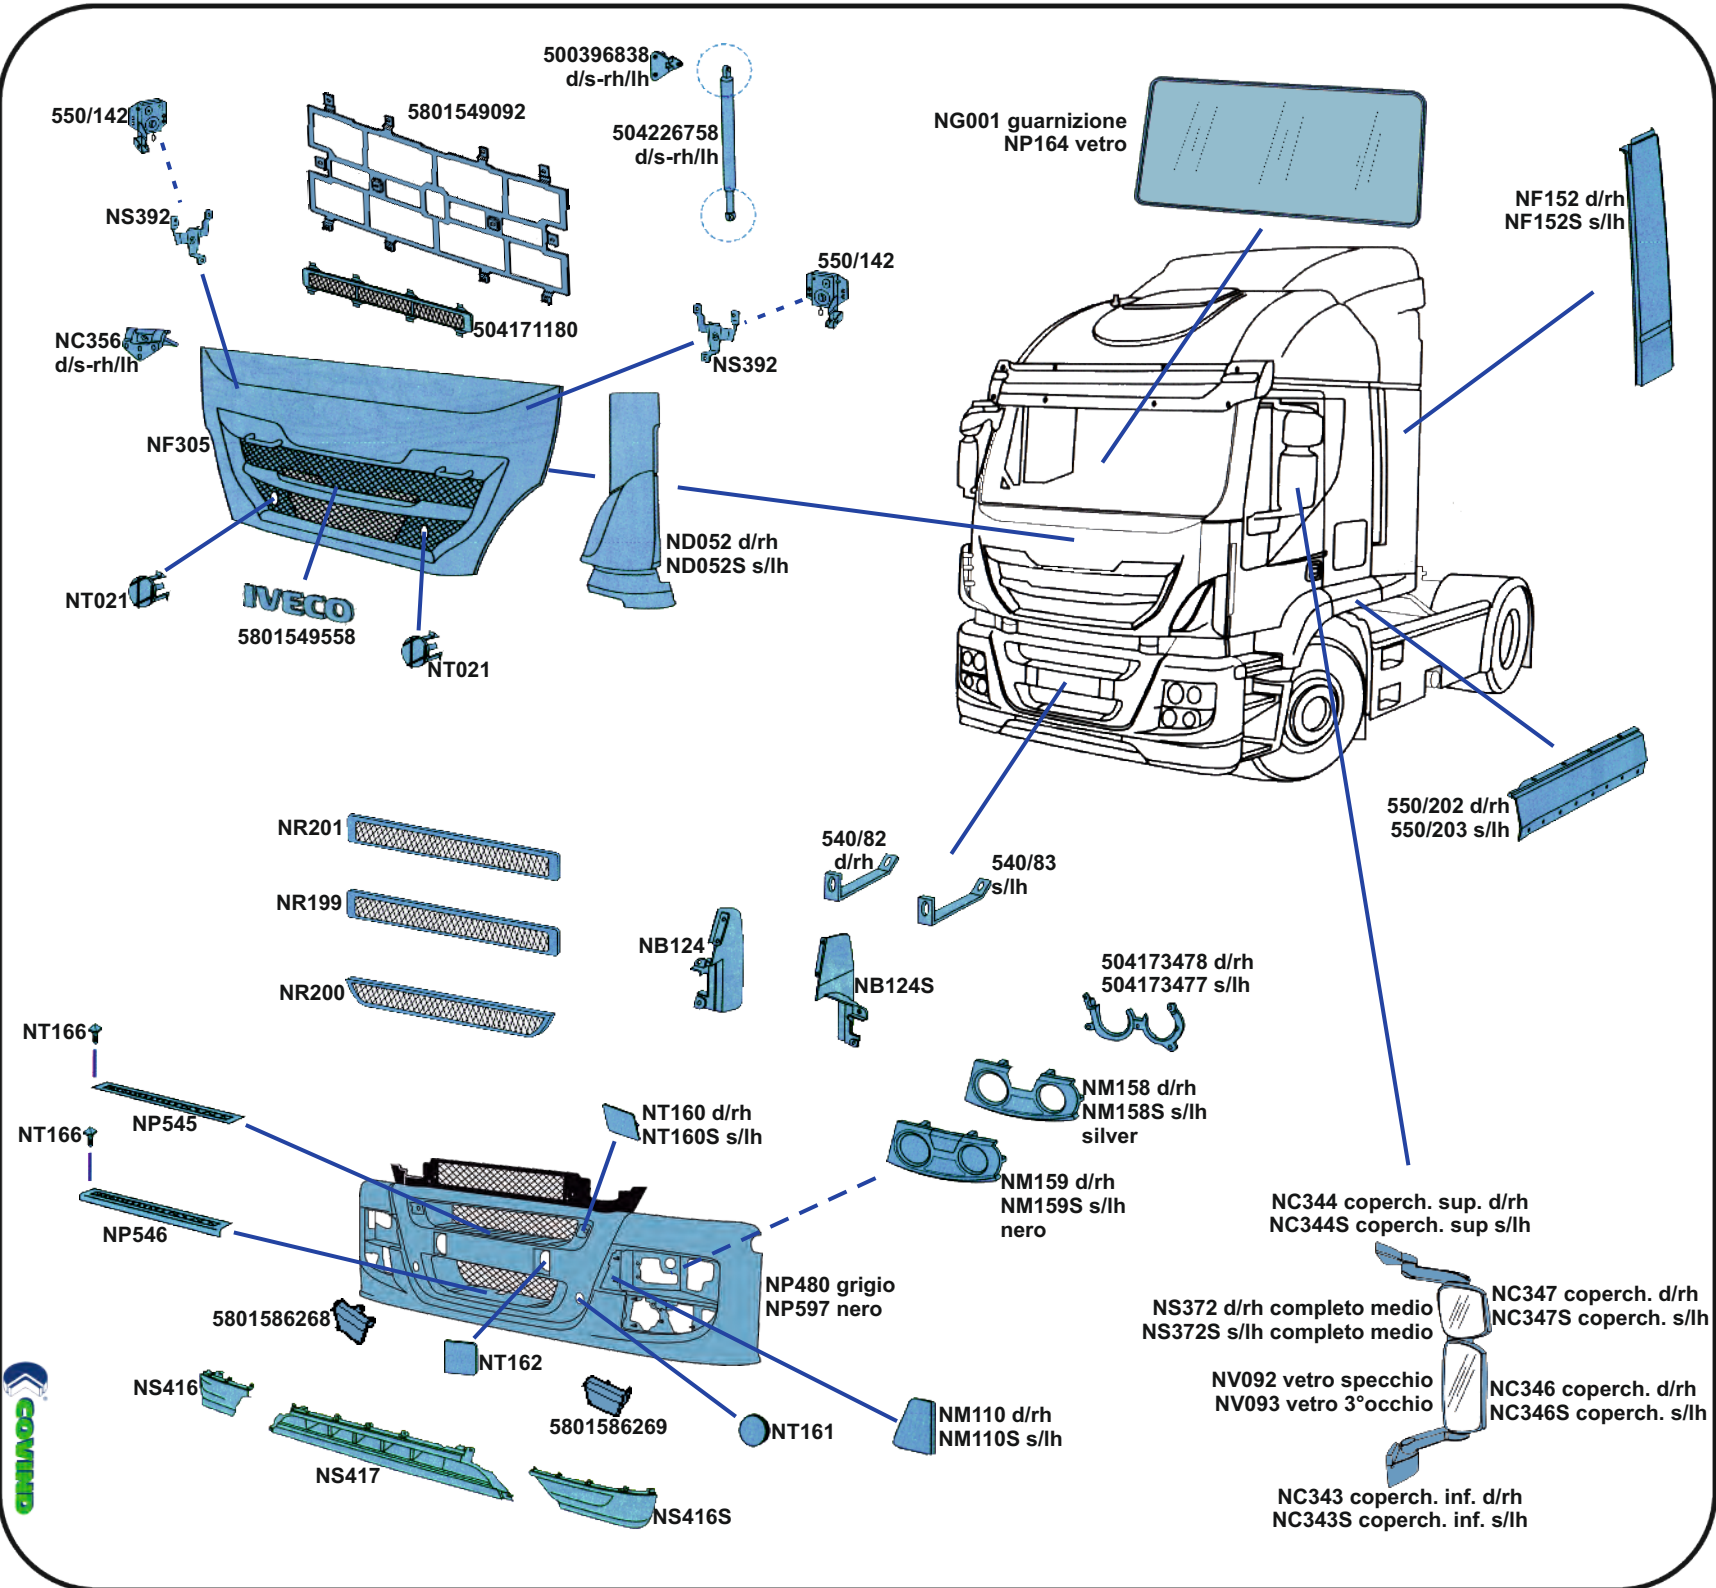

BETA RICAMBI

Tel. 081 8507823 / 8638945 - Fax 081 8500351

IVECO STRALIS ACTIVE DAYTIME 2013 (HI-ROAD)