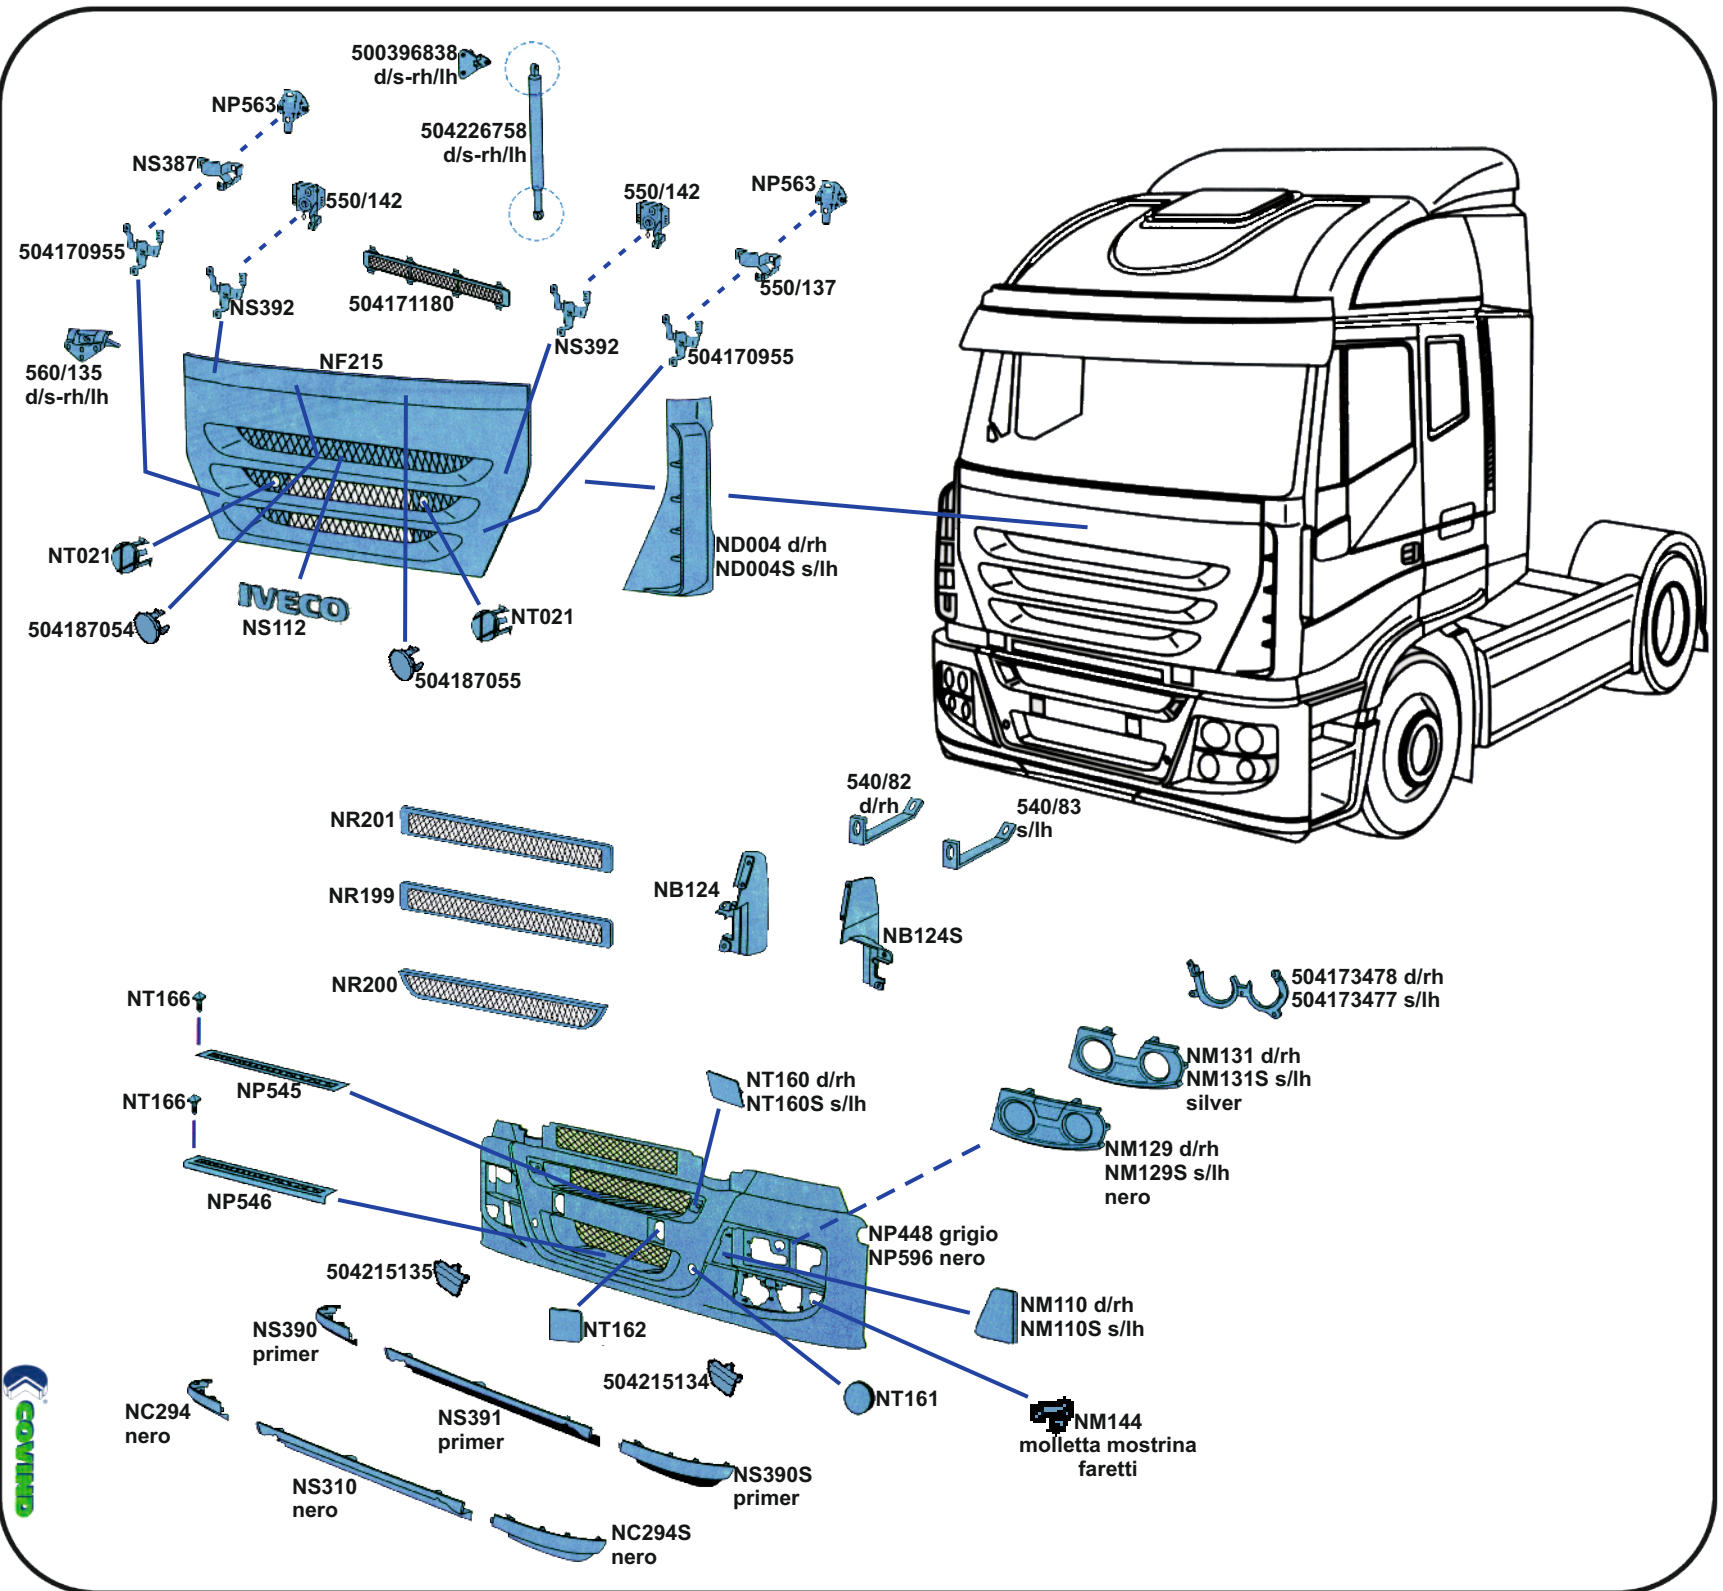

BETA RICAMBI

Tel. 081 8507823 / 8638945 - Fax 081 8500351

IVECO STRALIS ACTIVE SPACE 2008